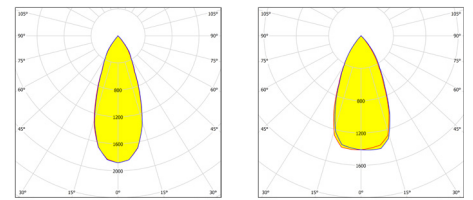

## Options

- 2700K, 3000K 90CRI, Pure White
- Pure frame version
- Custom paint based on customer RAL color code
- 1hr, 3hrs emergency kit option
- DALI

Product ID	Power	Light Flux	Dimensions			Weight
			A	B	C	
9707-119	20.0W	1950LM	197	197	95	1000gr
9707-219	40.0W	3900LM	351	197	95	2000gr
9707-319	60.0W	5850LM	510	197	95	3000gr
9707-130	31.0W	3200LM	197	197	95	1000gr
9707-230	62.0W	6400LM	351	197	95	2000gr
9707-330	93.0W	9600LM	510	197	95	3000gr
9707-140	37.0W	3700LM	197	197	95	1000gr

## Dimensions