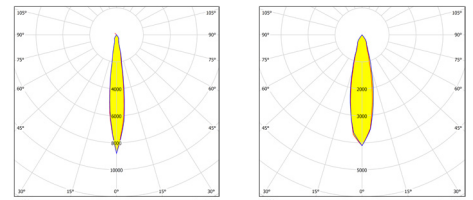

## Options

- 2700K, 3000K 90CRI, Pure White
- Pure frame version
- Custom paint based on customer RAL color code
- 1hr, 3hrs emergency kit option
- DALI

Product ID	Power	Light Flux	Dimensions			Weight
			A	B	C	
9707-119	20.0W	1950LM	197	197	95	1000gr
9707-219	40.0W	3900LM	351	197	95	2000gr
9707-319	60.0W	5850LM	510	197	95	3000gr
9707-130	31.0W	3200LM	197	197	95	1000gr
9707-230	62.0W	6400LM	351	197	95	2000gr
9707-330	93.0W	9600LM	510	197	95	3000gr
9707-140	37.0W	3700LM	197	197	95	1000gr

## Dimensions