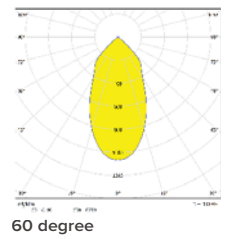

IK05 IP40 CE 850°C

Light Distributions

15 degree

24 degree

36 degree

48 degree

Dimensions

60 degree