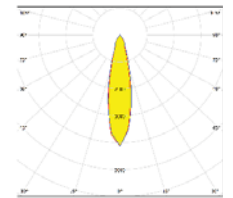

Product ID	Power	Light Flux	Weight
9303-110	12.0W	1300LM	1600gr
9303-119	20.0W	1950LM	1600gr
9303-130	30.0W	2850LM	1600gr
9303-140	40.0W	3700LM	1700gr

Applications

- Accent lighting

Options

- 2700K, 3000K 90CRI, Pure White
- Custom paint based on customer RAL color code
- 1hr, 3hrs emergency kit option
- DALI

IK05 IP40 CE 850°C

Light Distributions

15 degree

24 degree

36 degree

48 degree

Dimensions

60 degree