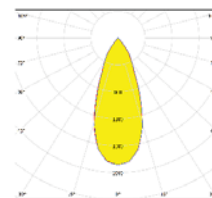

IK05 IP40 CE 850°C

Light Distributions

15 degree

24 degree

36 degree

48 degree

Dimensions

60 degree