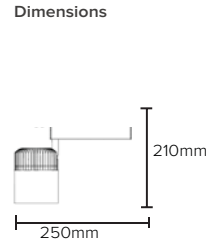

Product ID	Power	Light Flux	Weight
9303-110	12.0W	1300LM	1600gr
9303-119	20.0W	1950LM	1600gr
9303-130	30.0W	2850LM	1600gr
9303-140	40.0W	3700LM	1700gr

Applications

- Accent lighting

Options

- 2700K, 3000K 90CRI, Pure White
- Custom paint based on customer RAL color code
- 1hr, 3hrs emergency kit option
- DALI

IK05 IP40 CE 850°C

Light Distributions

15 degree

24 degree

36 degree

48 degree

Dimensions

60 degree