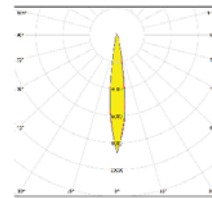

Product ID	Power	Light Flux	Weight
9303-110	12.0W	1300LM	1600gr
9303-119	20.0W	1950LM	1600gr
9303-130	30.0W	2850LM	1600gr
9303-140	40.0W	3700LM	1700gr

Applications

- Accent lighting

Options

- 2700K, 3000K 90CRI, Pure White
- Custom paint based on customer RAL color code
- 1hr, 3hrs emergency kit option
- DALI

IK05 IP40 CE 850°C

Light Distributions

15 degree

24 degree

36 degree

48 degree

Dimensions

60 degree