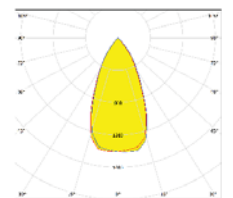

IK05 IP40 CE 850°C

Light Distributions

15 degree

24 degree

36 degree

48 degree

Dimensions

60 degree