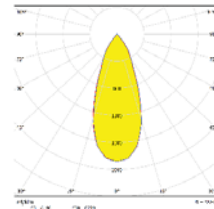

6200 Series Mini LED Track Luminaire

Features

- No UV radiation
- 20.000 hrs L70 performance
- 36 degree beam angle
- Up to %50 energy saving
- 220-240V input voltages
- EN60598 compliant
- 3000K, 5000K CRI >80

Options

- Custom paint based on customer RAL color code
- Single or Tri-phase track adaptor

IK05 IP40 CE 650°C

Light Distributions

Applications

- Accent lighting

Product ID	Power	Light Flux	Weight	Front Cover
6200-105	5.0W	350LM	300gr	Trans.

Dimensions