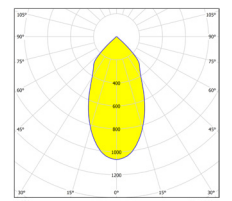

IK05 IP40 CE 850°C

Light Distributions

15 degree

24 degree

36 degree

48 degree

Dimensions

60 degree