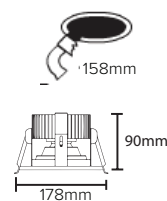

9102 Series Adjustable Recessed LED Down-

Features

- 50.000 hrs L70 performance
- Flicker-free
- 15, 24, 36, 48, 60 beam angle anodized aluminum reflector
- Tempered glass
- Up to %50 energy saving
- 220-240V input voltage
- Active PFC >0.9 and THD < %10 with input filtering circuits
- EN60598 compliant
- 3000K, 4000K, 6500K, CRI >80
- Cut-out diameter Ø158mm
- 30 degree tiltable

IK05 IP40 CE 850°C

Light Distributions

15 degree

24 degree

36 degree

48 degree

Dimensions

60 degree