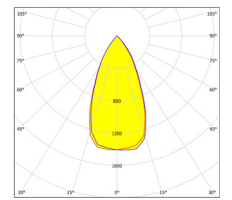

IK05 IP40 CE 850°C

Light Distributions

15 degree

24 degree

36 degree

48 degree

Dimensions

60 degree