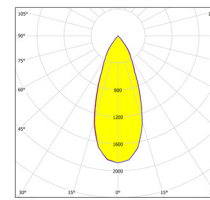

IK05 IP40 CE 850°C

Light Distributions

15 degree

24 degree

36 degree

48 degree

Dimensions

60 degree