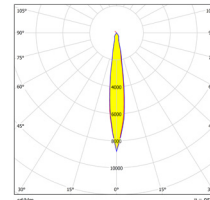

Applications

- Accent lighting

Options

- 2700K, 3000K 90CRI, Pure White
- Custom paint based on customer RAL color code
- 1hr, 3hrs emergency kit option
- DALI

Product ID	Power	Light Flux	Weight
9102-119	20.0W	1950LM	750gr
9102-130	31.0W	3200LM	750gr
9102-140	37.0W	3700LM	850gr

IK05 IP40 CE 850°C

Light Distributions

15 degree

24 degree

36 degree

48 degree

Dimensions

60 degree