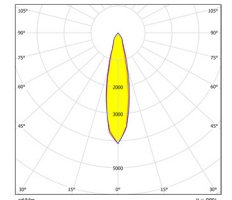

IK05 IP40 CE 850°C

Light Distributions

15 degree

24 degree

36 degree

48 degree

Dimensions

60 degree